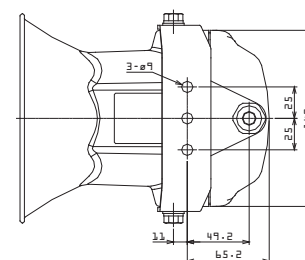

* Internal Memory size of 2 Mbytes, maximum playback of 220 seconds at a 64kbit/sec rate

* Terminal type not available for EHS-M3 or EHV-M3

Dimensions

• Front View

• Side View

• Underside View

Wiring

• Non-voltage (NPN) Wiring