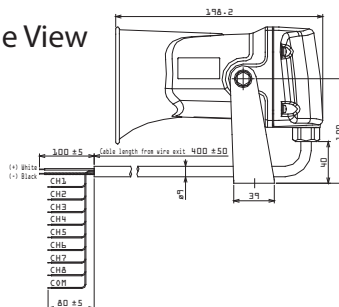

* Internal Memory size of 2 Mbytes, maximum playback of 220 seconds at a 64kbit/sec rate

* Terminal type not available for EHS-M3 or EHV-M3

Dimensions

• Front View

• Side View

• Underside View

Wiring

• Non-voltage (NPN) Wiring