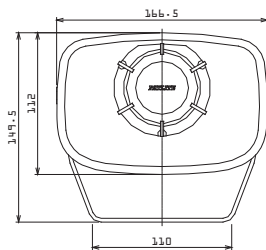

* Internal Memory size of 2 Mbytes, maximum playback of 220 seconds at a 64kbit/sec rate

* Terminal type not available for EHS-M3 or EHV-M3

Dimensions

• Front View

• Side View

• Underside View

Wiring

• Non-voltage (NPN) Wiring