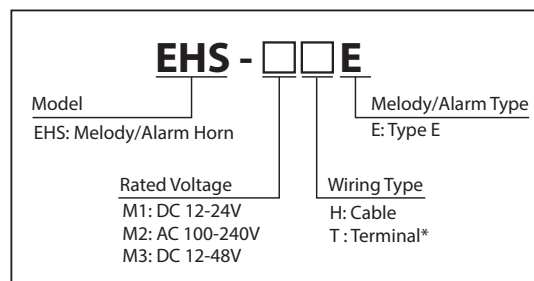

How to Order