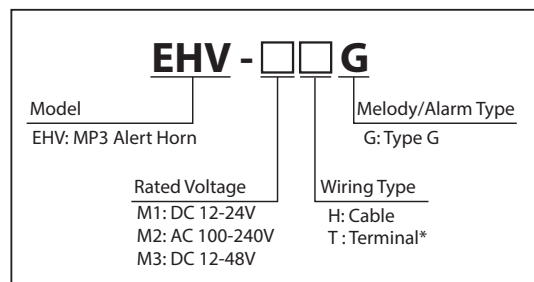

How to Order