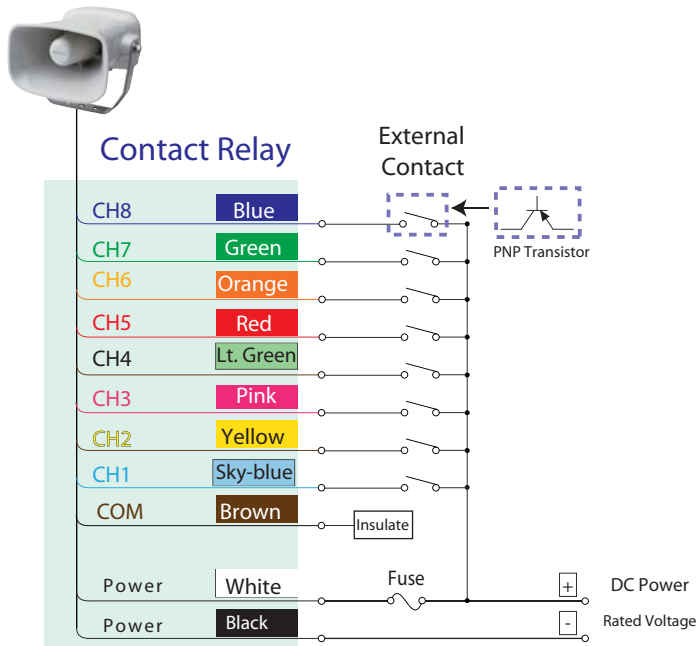

• PNP Wiring