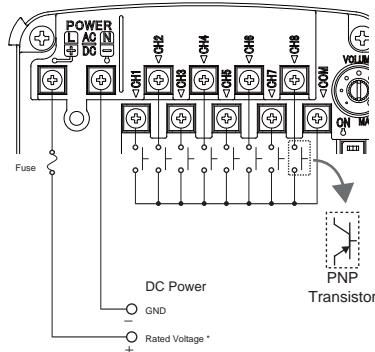

• Terminal (PNP)

Transistor Capacity (NPN & PNP)	
Current Capacity	$I_c \geq 15\text{mA}$
Current Leakage	$I_L \leq 0.1\text{mA}$
Withstand Voltage	$V_C \geq 35\text{V}$
ON Voltage (V_{sat})	Less than 1V

Recommended Fuse	
Rated Voltage	250V
Rated Current	1A
Fuse Type	Standard

Maximum Inrush Current	
EH□-M1	12.5A
EH□-M2	23.0A
EH□-M3	45.0A

Specifications

EHS

Model	Rated Voltage	Voltage Range	Power Consumption	Sound Pressure	Operating Temperature Range	No. of Playback Messages	Protection Rating	Wiring Type	Mass
EHS- M1H	DC 12 - 24V	DC 10.8V to 26.4V	5.0W (DC24V NPN, Non-voltage Contact)	Alarm: Max. 110dB (at 1m)	-20°C to +50°C (85% RH or less)	Bit Input: 8 Binary Input: 32	IP65	Cable	1.25kg
EHS- M1T			5.9W (DC24V PNP, Voltage Contact)					Terminal	
EHS- M3H	DC 12 - 48V	DC 10V to 60V	5.1W (DC48V NPN, Non-voltage Contact)					Cable	1.15kg
EHS- M2H			6.9W (AC240V NPN, Non-voltage Contact)					Cable	1.25kg
EHS- M2T	AC 100 - 240V	AC 90V to 264V		Terminal					

EHV

Model	Rated Voltage	Voltage Range	Power Consumption	Sound Pressure	Operating Temperature Range	No. of Playback Messages	Protection Rating	Wiring Type	Mass
EHV- M1H	DC 12 - 24V	DC 10.8V to 26.4V	4.0W (DC24V NPN, Non-voltage Contact)	Alarm: Max. 110dB (at 1m)	-20°C to +50°C (85% RH or less)	Bit Input: 8 Binary Input: 63	IP65	Cable	1.25kg
EHV- M1T			5.0W (DC24V PNP, Voltage Contact)					Terminal	
EHV- M3H	DC 12 - 48V	DC 10V to 60V	5.6W (DC48V NPN, Non-voltage Contact)					Cable	1.15kg
EHV- M2H			5.3W (AC240V NPN, Non-voltage Contact)					Cable	1.25kg
EHV- M2T	AC 100 - 240V	AC 90V to 264V		Terminal					

Note 1: The sound pressure level is based on measurements under controlled conditions (voice-synthesized 1 kHz sine wave played back from a distance of 1 meter), therefore the surrounding environmental conditions and message content will result in different values for the sound pressure level.

Note 2: Even when starting two or more units simultaneously, a lag will occur during message playback.