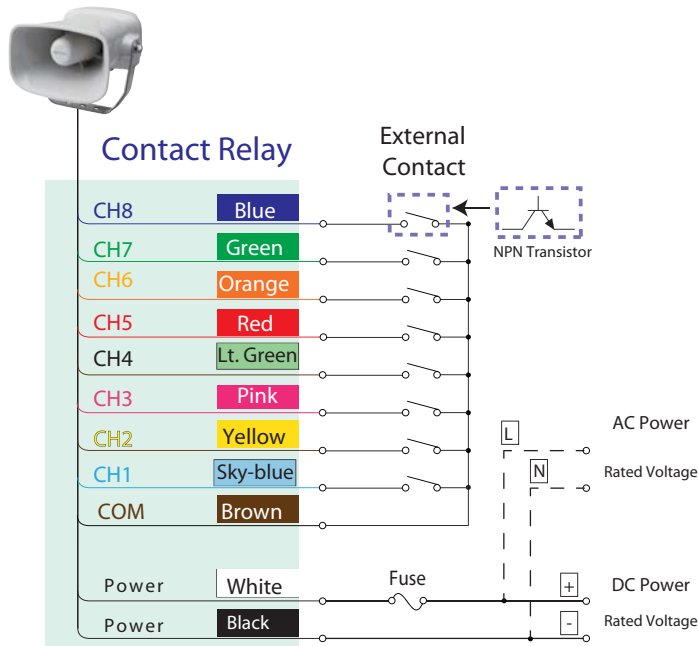

Terminal

Exceptional Sound Quality Field Programmable MP3 Melody/Alarm Horn

FEATURES

- EHS comes with 32 preloaded melody and alarm sounds with adjustable volume up to 110dB (@ 1m).
- EHV comes with 63 preloaded crisp and clear melody and alarm sounds with adjustable volume up to 110dB (@ 1m).
- EHV offers a field-programmable MP3 function with a maximum of 220 sec. of recording time (@ 64bps) and an adjustable volume up to 105dB (@ 1m).
- Ideal for plant-wide notification, public address and process control.
- Robust, indoor and outdoor use with vibration resistance up to 4.5G.
- Protection Rating of IP65.
- UL464, CSA-C22.2 NO.205-M1983, FCC Part 15 Subpart B Class 4.
- CE, RoHS Compliant (EHS-M1 and EHV-M1 Only).

* Internal Memory size of 2 Mbytes, maximum playback of 220 seconds at a 64kbit/sec rate

* Terminal type not available for EHS-M3 or EHV-M3

Dimensions

• Front View

• Side View

• Underside View

Wiring

• Non-voltage (NPN) Wiring